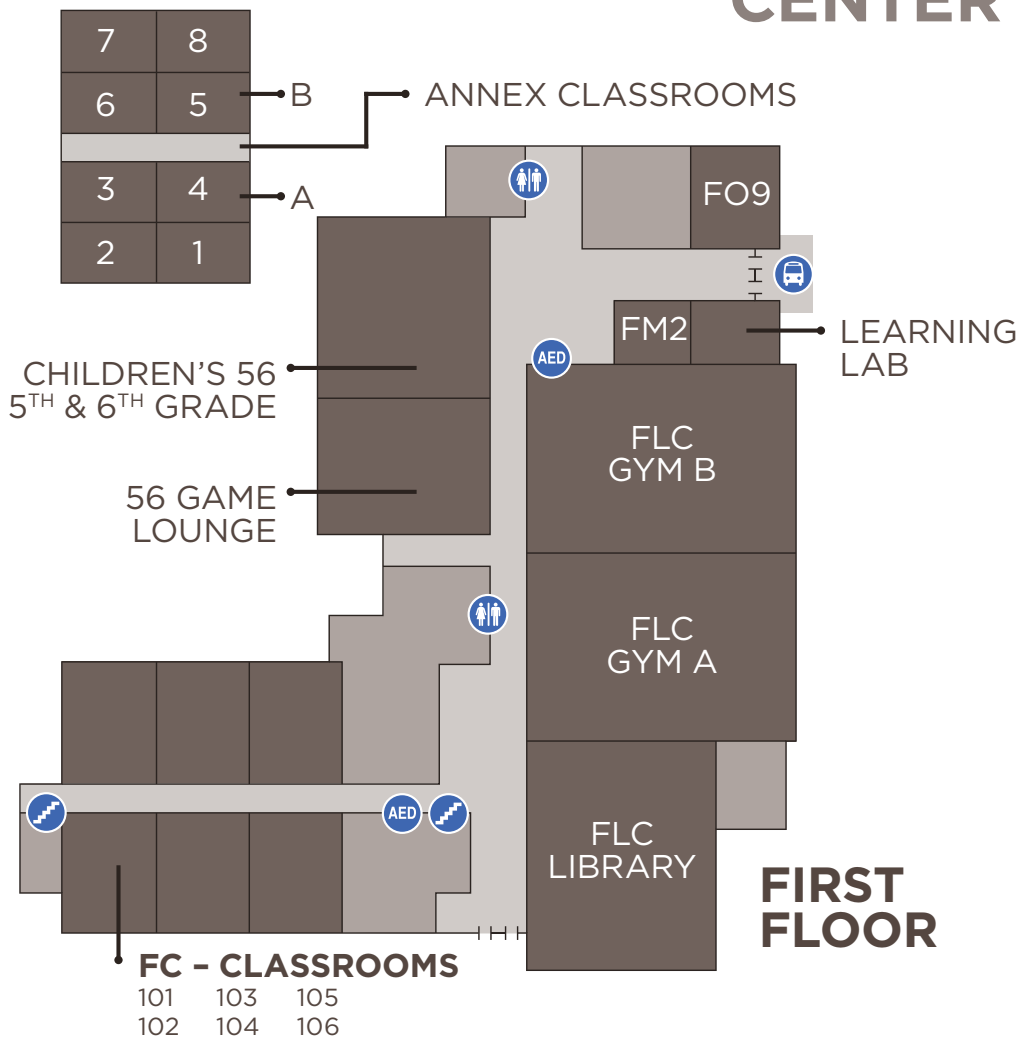

RECREATION CENTER

FAMILY LIFE CENTER

THE LOFT

MAIN BUILDING

- CONNECTION POINT
- RESTROOMS
- ELEVATOR
- STAIRS
- SHUTTLE STOP
- DEFIBRILLATOR
- EMERGENCY EXIT