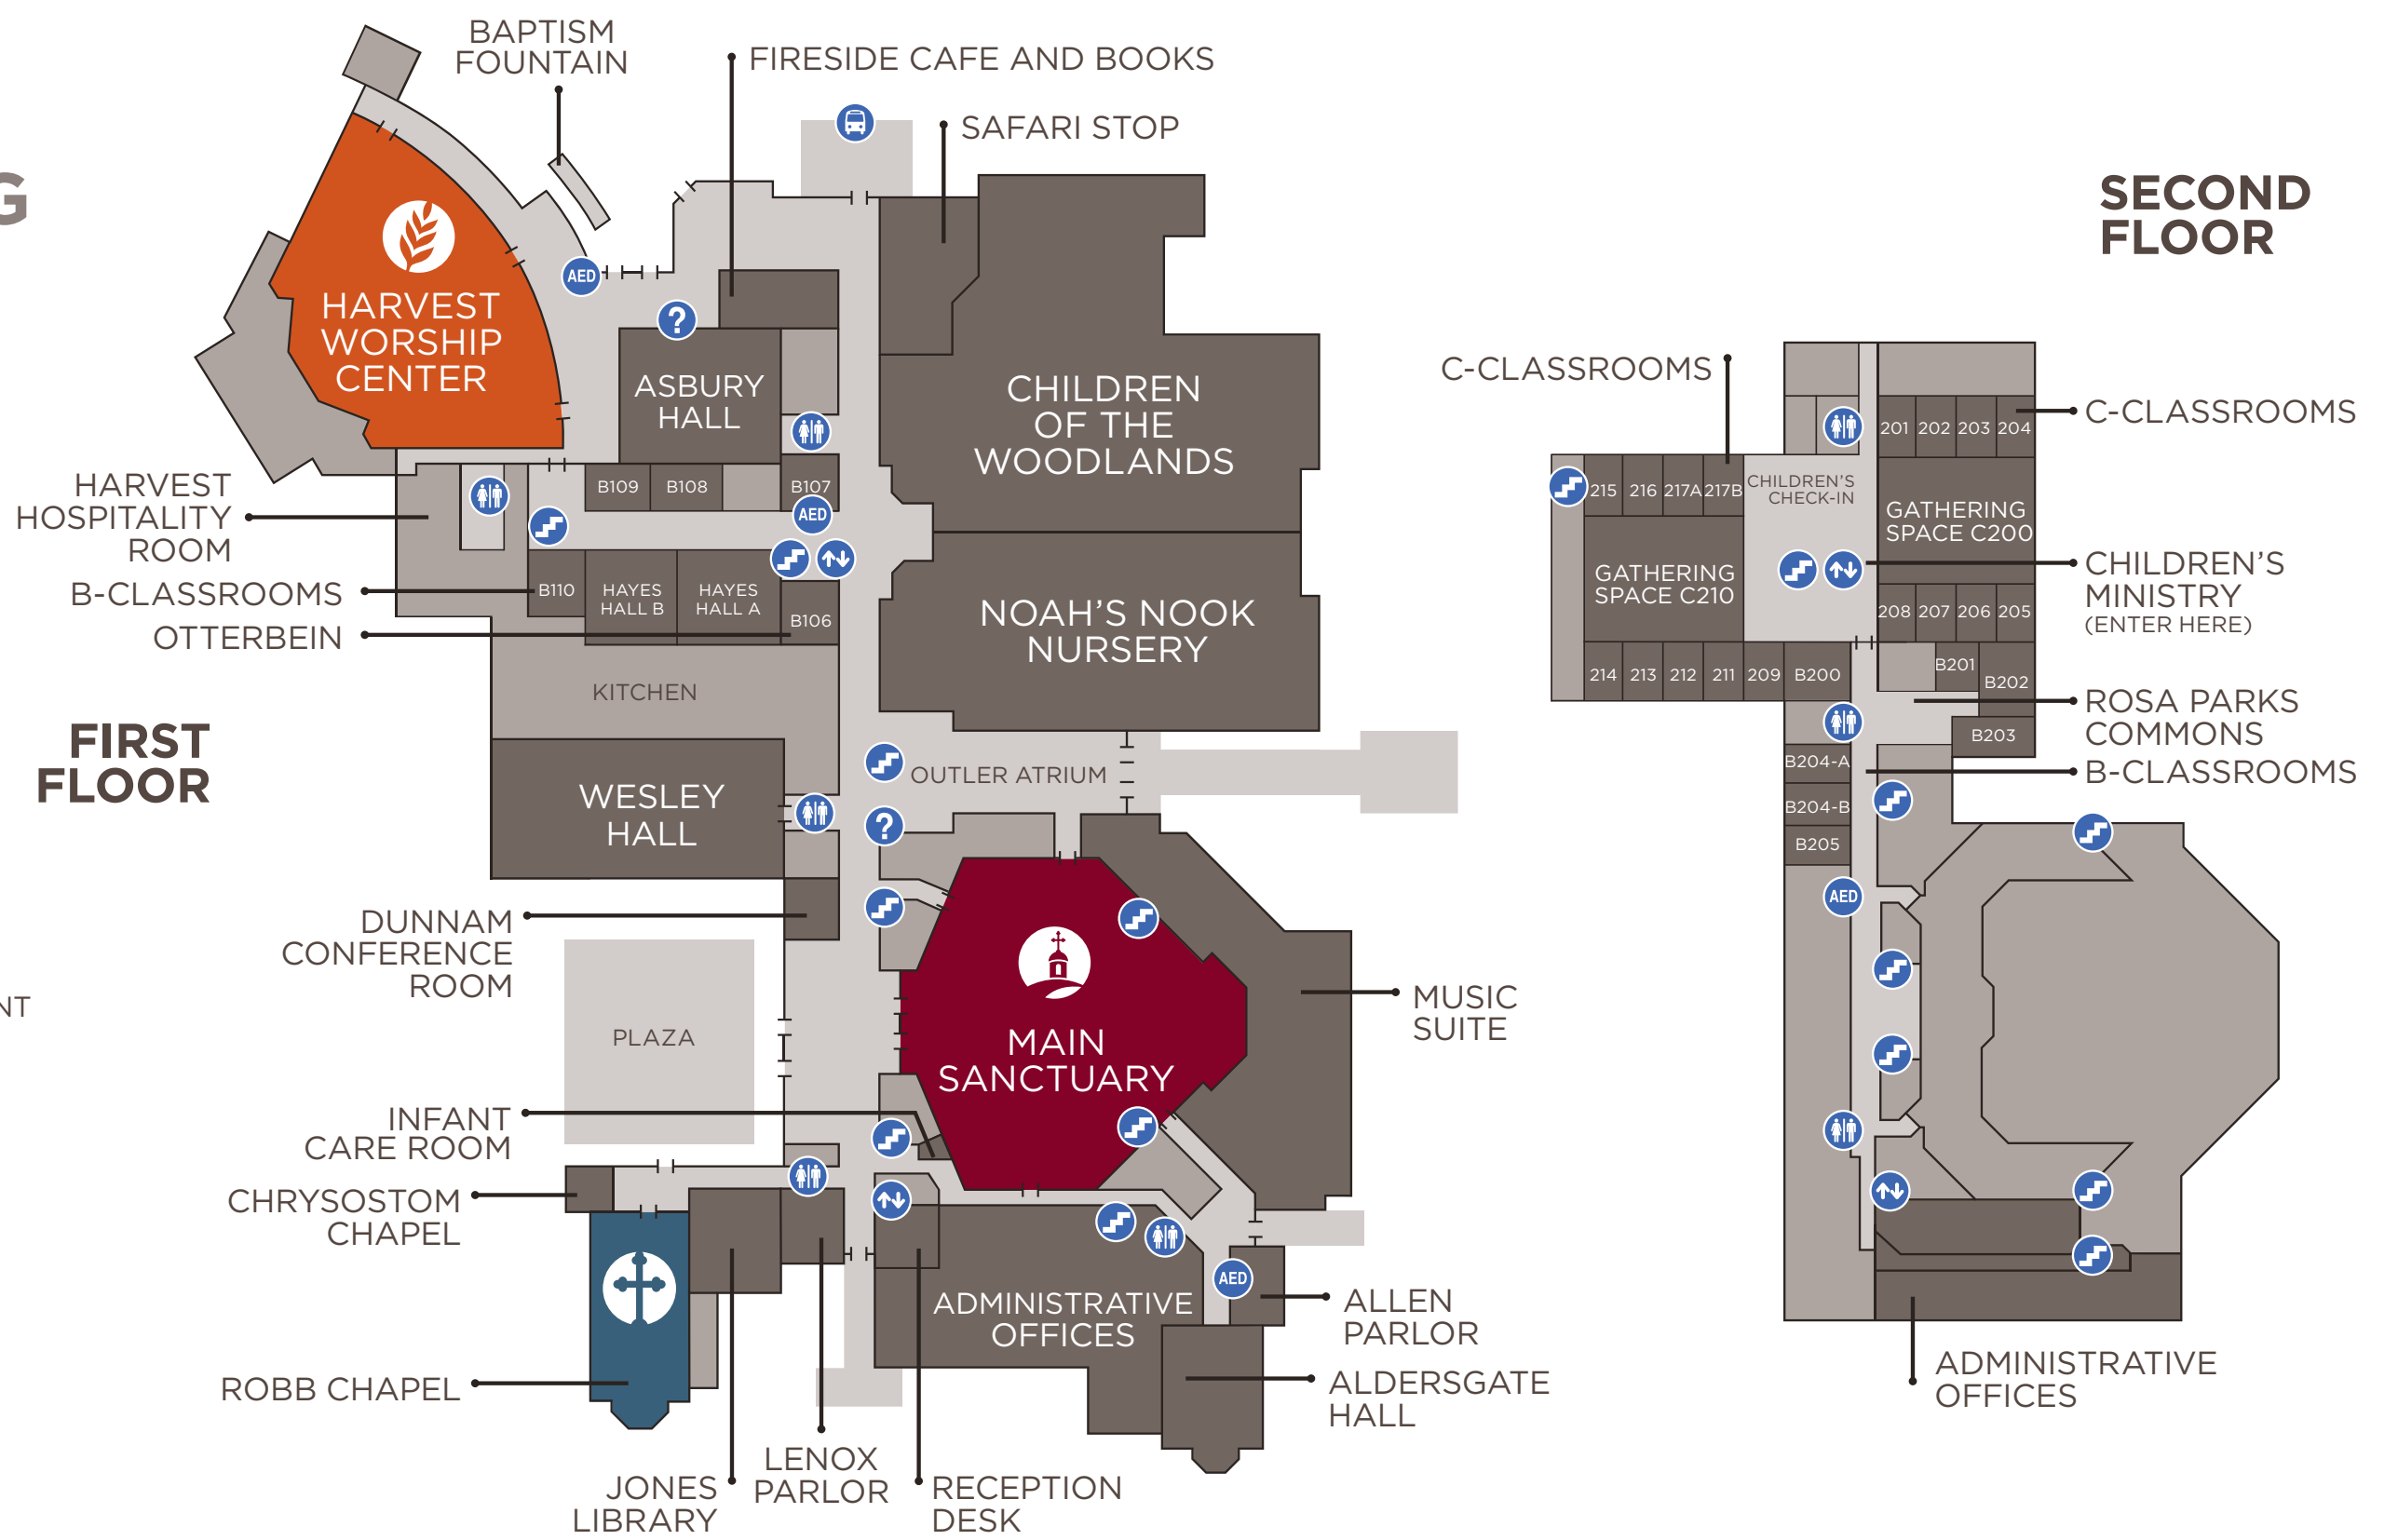

RECREATION CENTER

FAMILY LIFE CENTER

THE LOFT

MAIN BUILDING

- CONNECTION POINT
- RESTROOMS
- ELEVATOR
- STAIRS
- SHUTTLE STOP
- DEFIBRILLATOR
- EMERGENCY EXIT