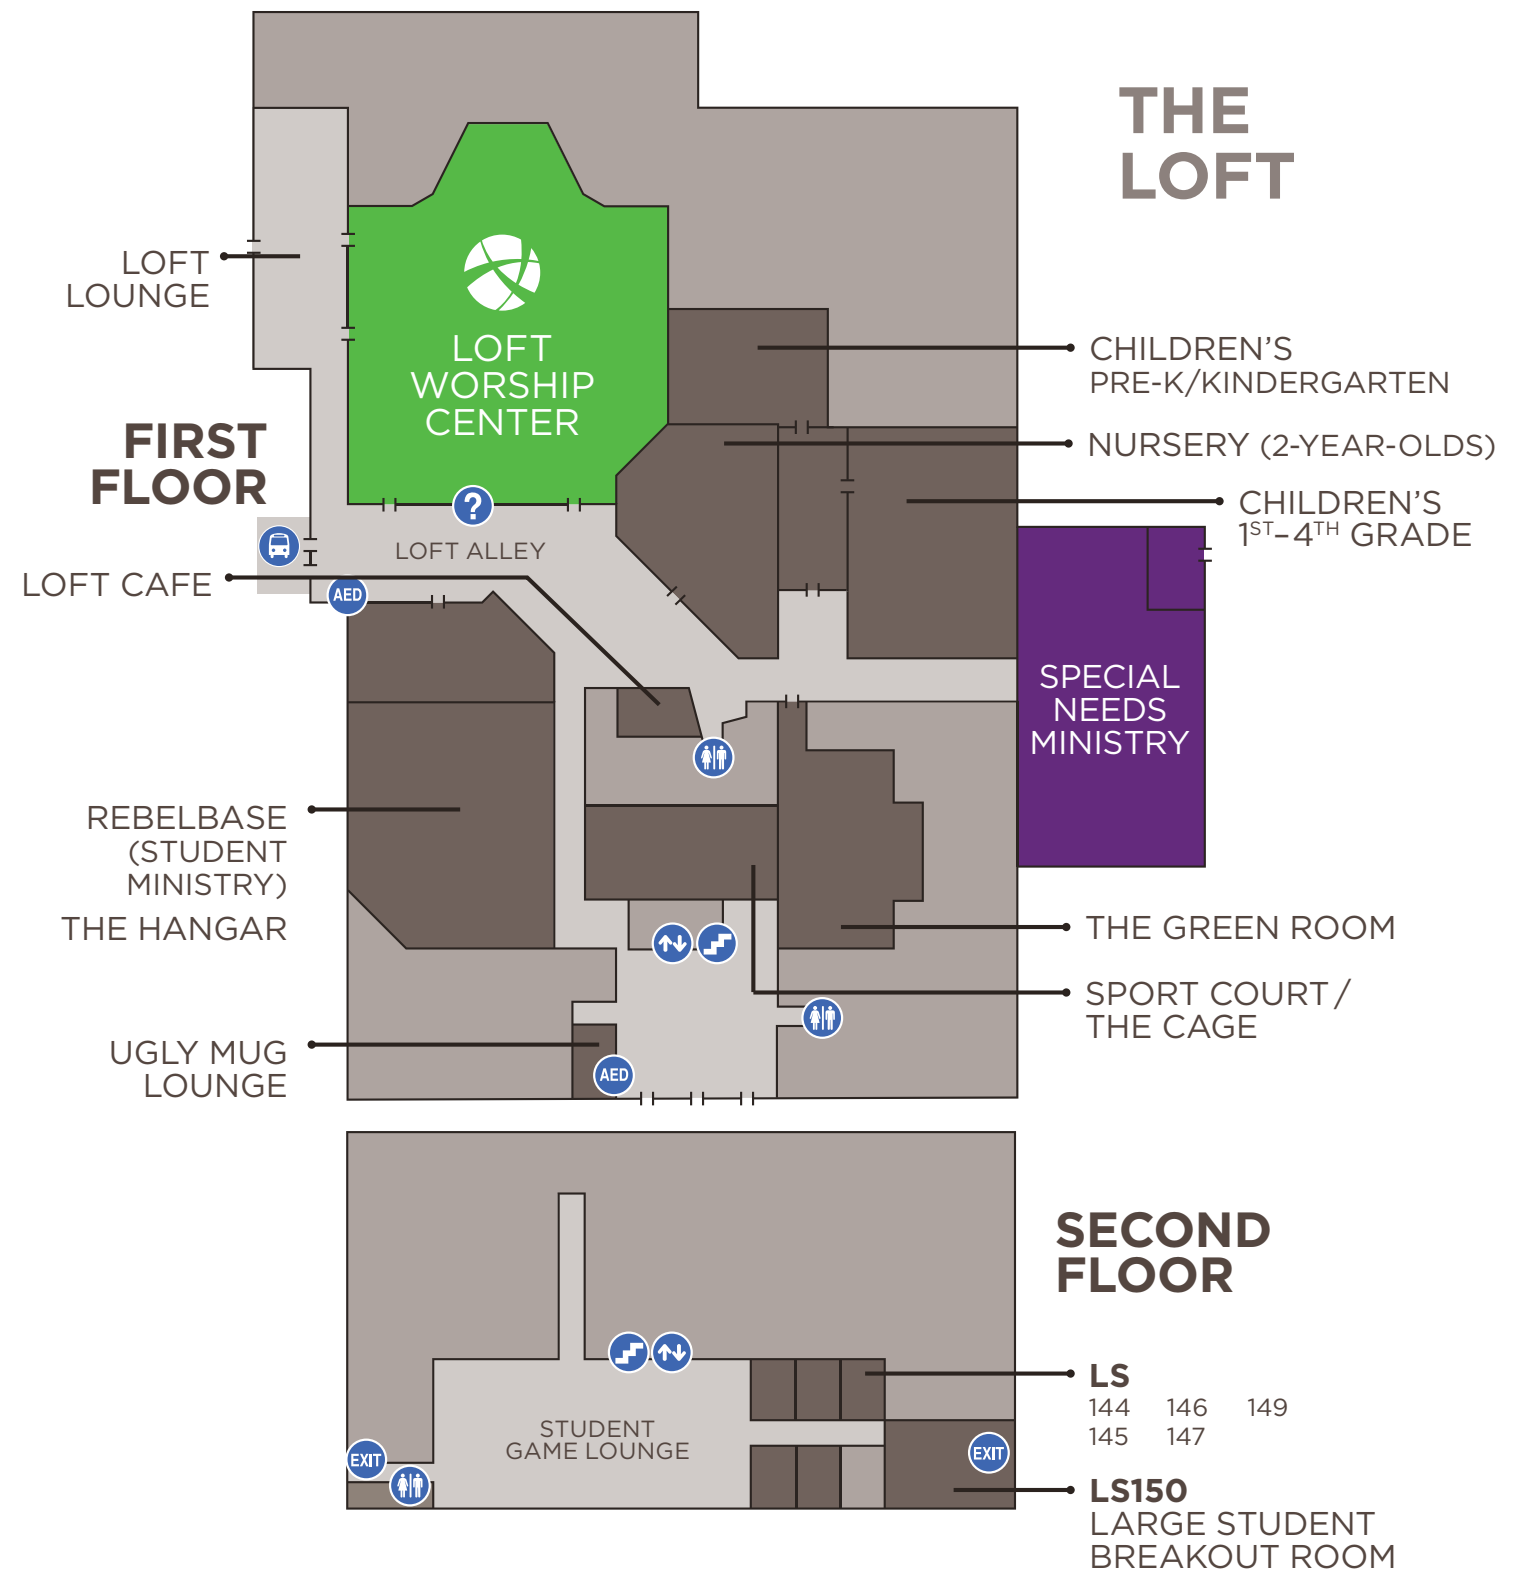

RECREATION CENTER

FAMILY LIFE CENTER

THE LOFT

MAIN BUILDING

- CONNECTION POINT
- RESTROOMS
- ELEVATOR
- STAIRS
- SHUTTLE STOP
- DEFIBRILLATOR
- EMERGENCY EXIT