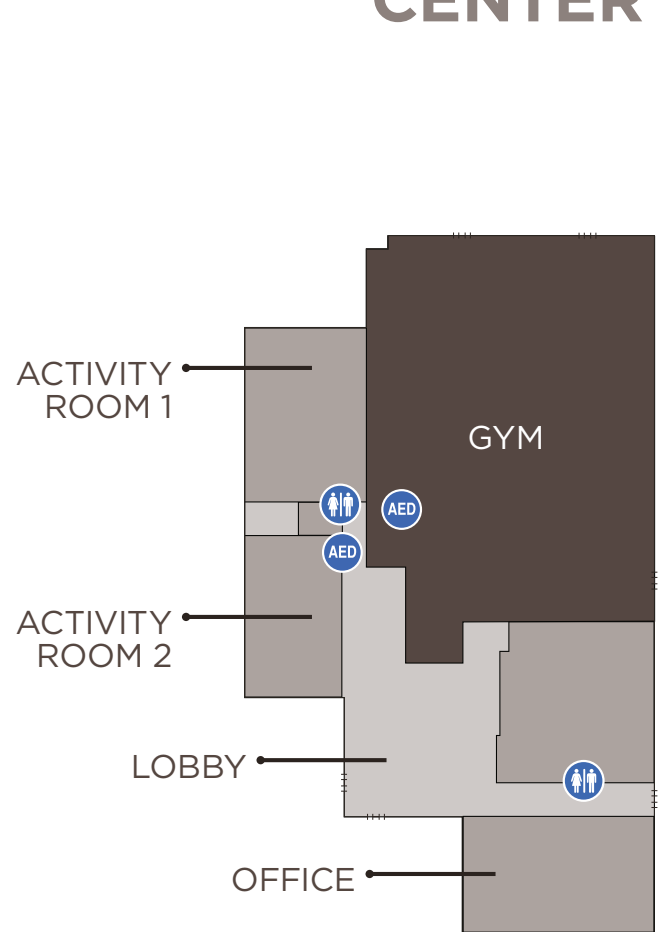

RECREATION CENTER

FAMILY LIFE CENTER

THE LOFT

MAIN BUILDING

- CONNECTION POINT
- RESTROOMS
- ELEVATOR
- STAIRS
- SHUTTLE STOP
- DEFIBRILLATOR
- EMERGENCY EXIT