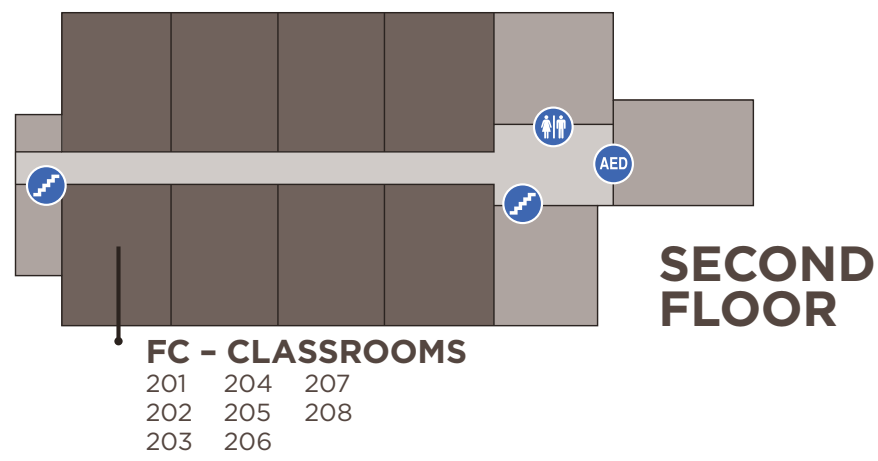

RECREATION CENTER

FAMILY LIFE CENTER

THE LOFT

MAIN BUILDING

- CONNECTION POINT
- RESTROOMS
- ELEVATOR
- STAIRS
- SHUTTLE STOP
- DEFIBRILLATOR
- EMERGENCY EXIT